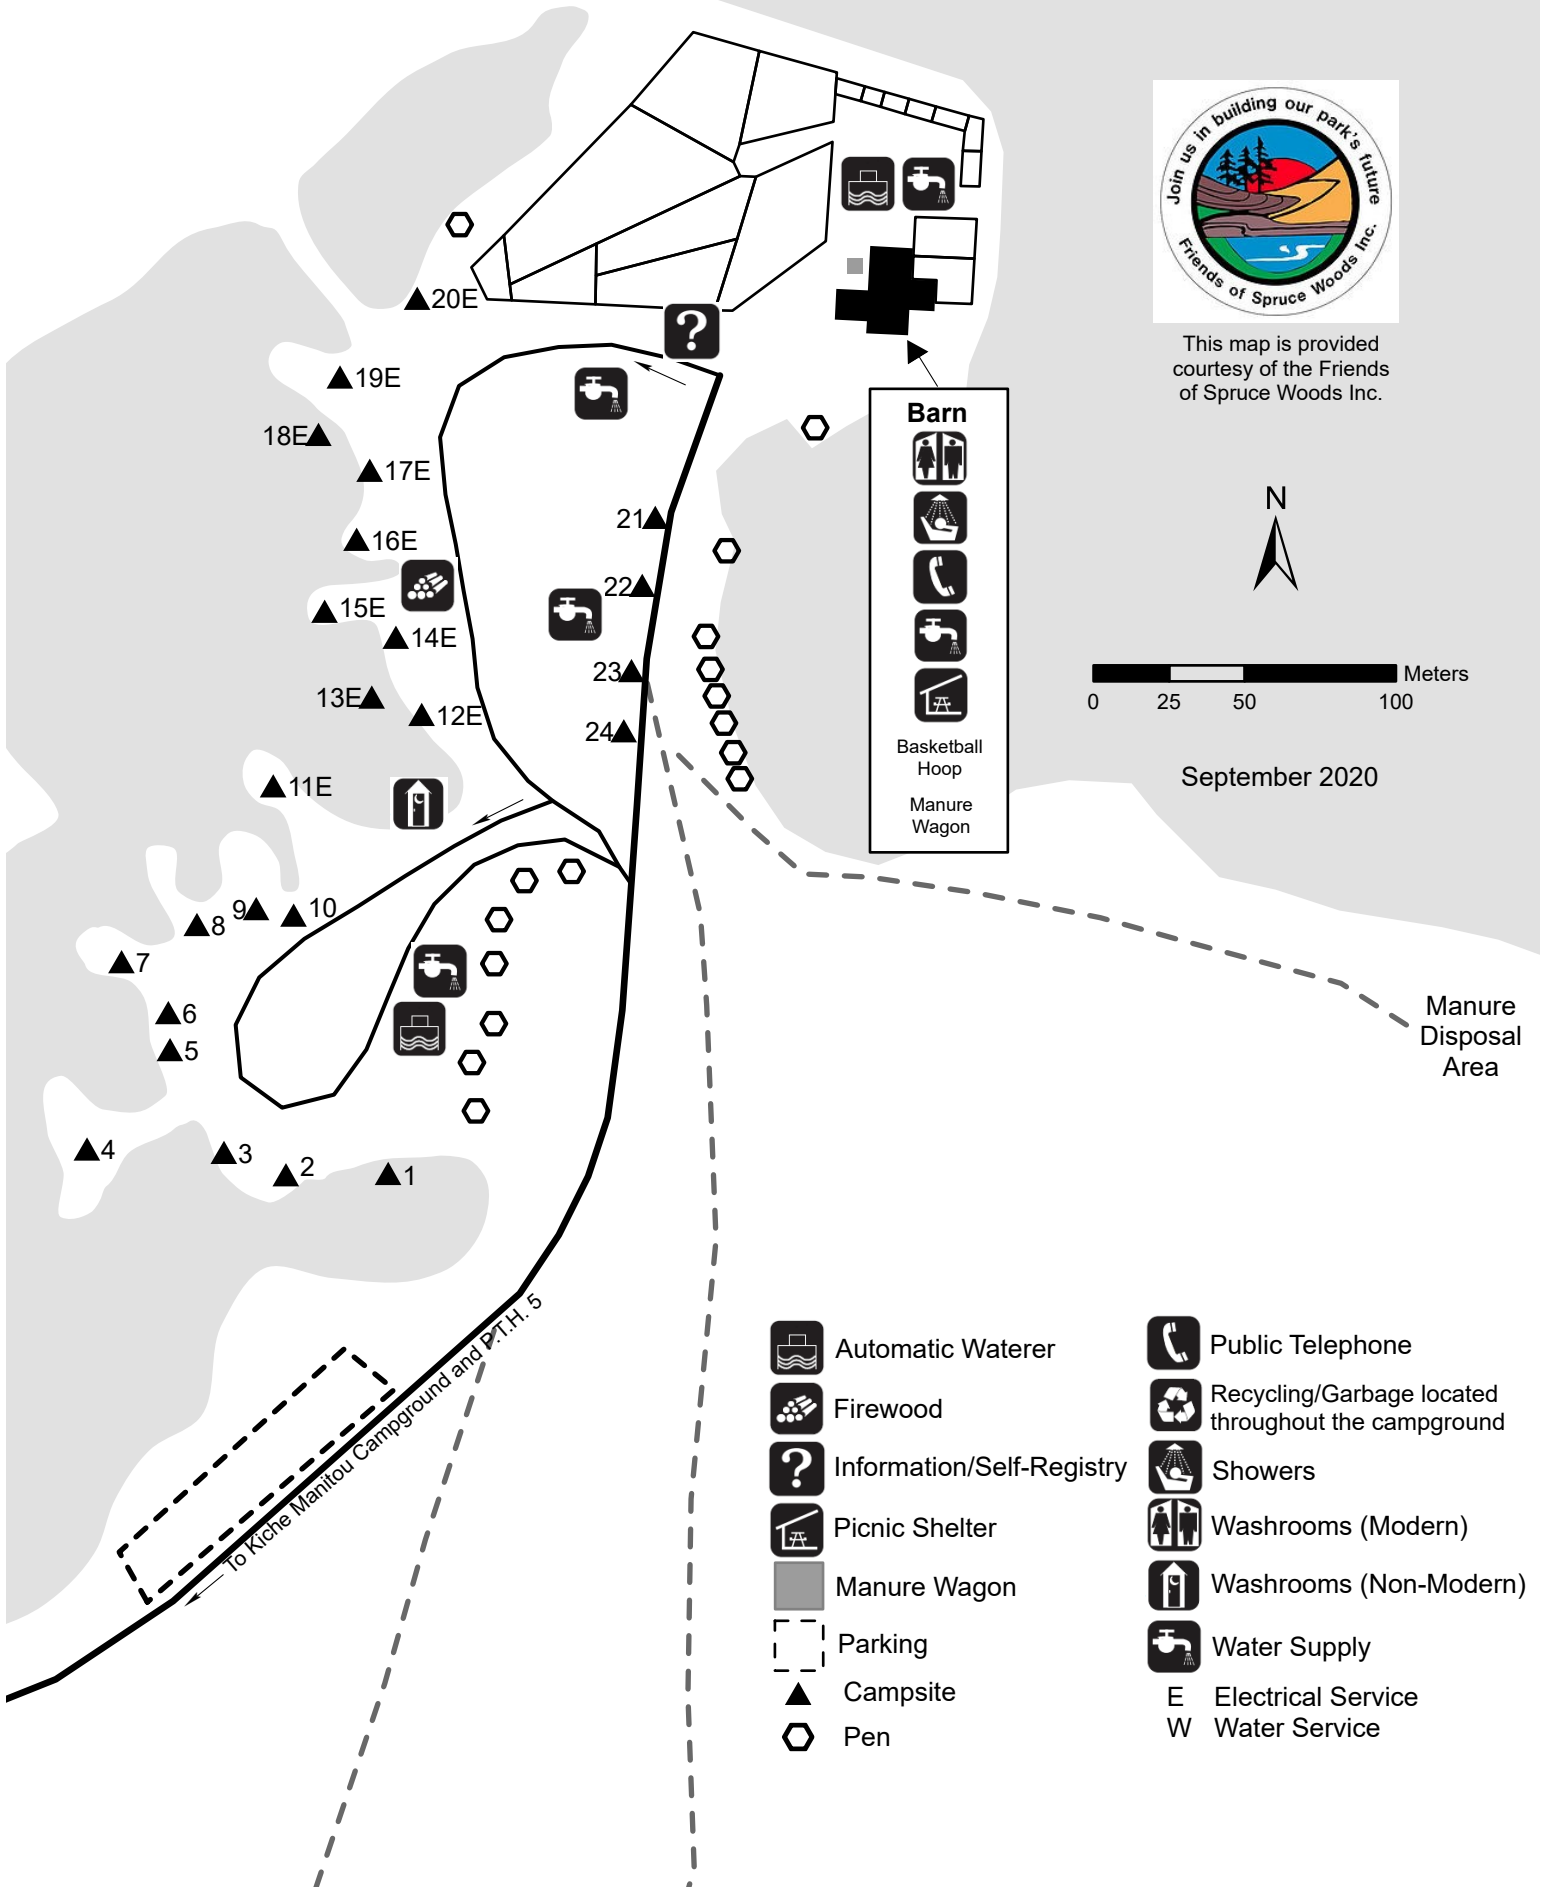

Equestrian Campground

Spruce Woods Provincial Park

This map is provided courtesy of the Friends of Spruce Woods Inc.

Barn

- Washrooms (Modern)
- Shower
- Public Telephone
- Water Supply
- Basketball Hoop
- Manure Wagon

- | | | | |
|--|---------------------------|---|---|
| | Automatic Waterer | | Public Telephone |
| | Firewood | | Recycling/Garbage located throughout the campground |
| | Information/Self-Registry | | Shower |
| | Picnic Shelter | | Washrooms (Modern) |
| | Manure Wagon | | Washrooms (Non-Modern) |
| | Parking | | Water Supply |
| | Campsite | E | Electrical Service |
| | Pen | W | Water Service |